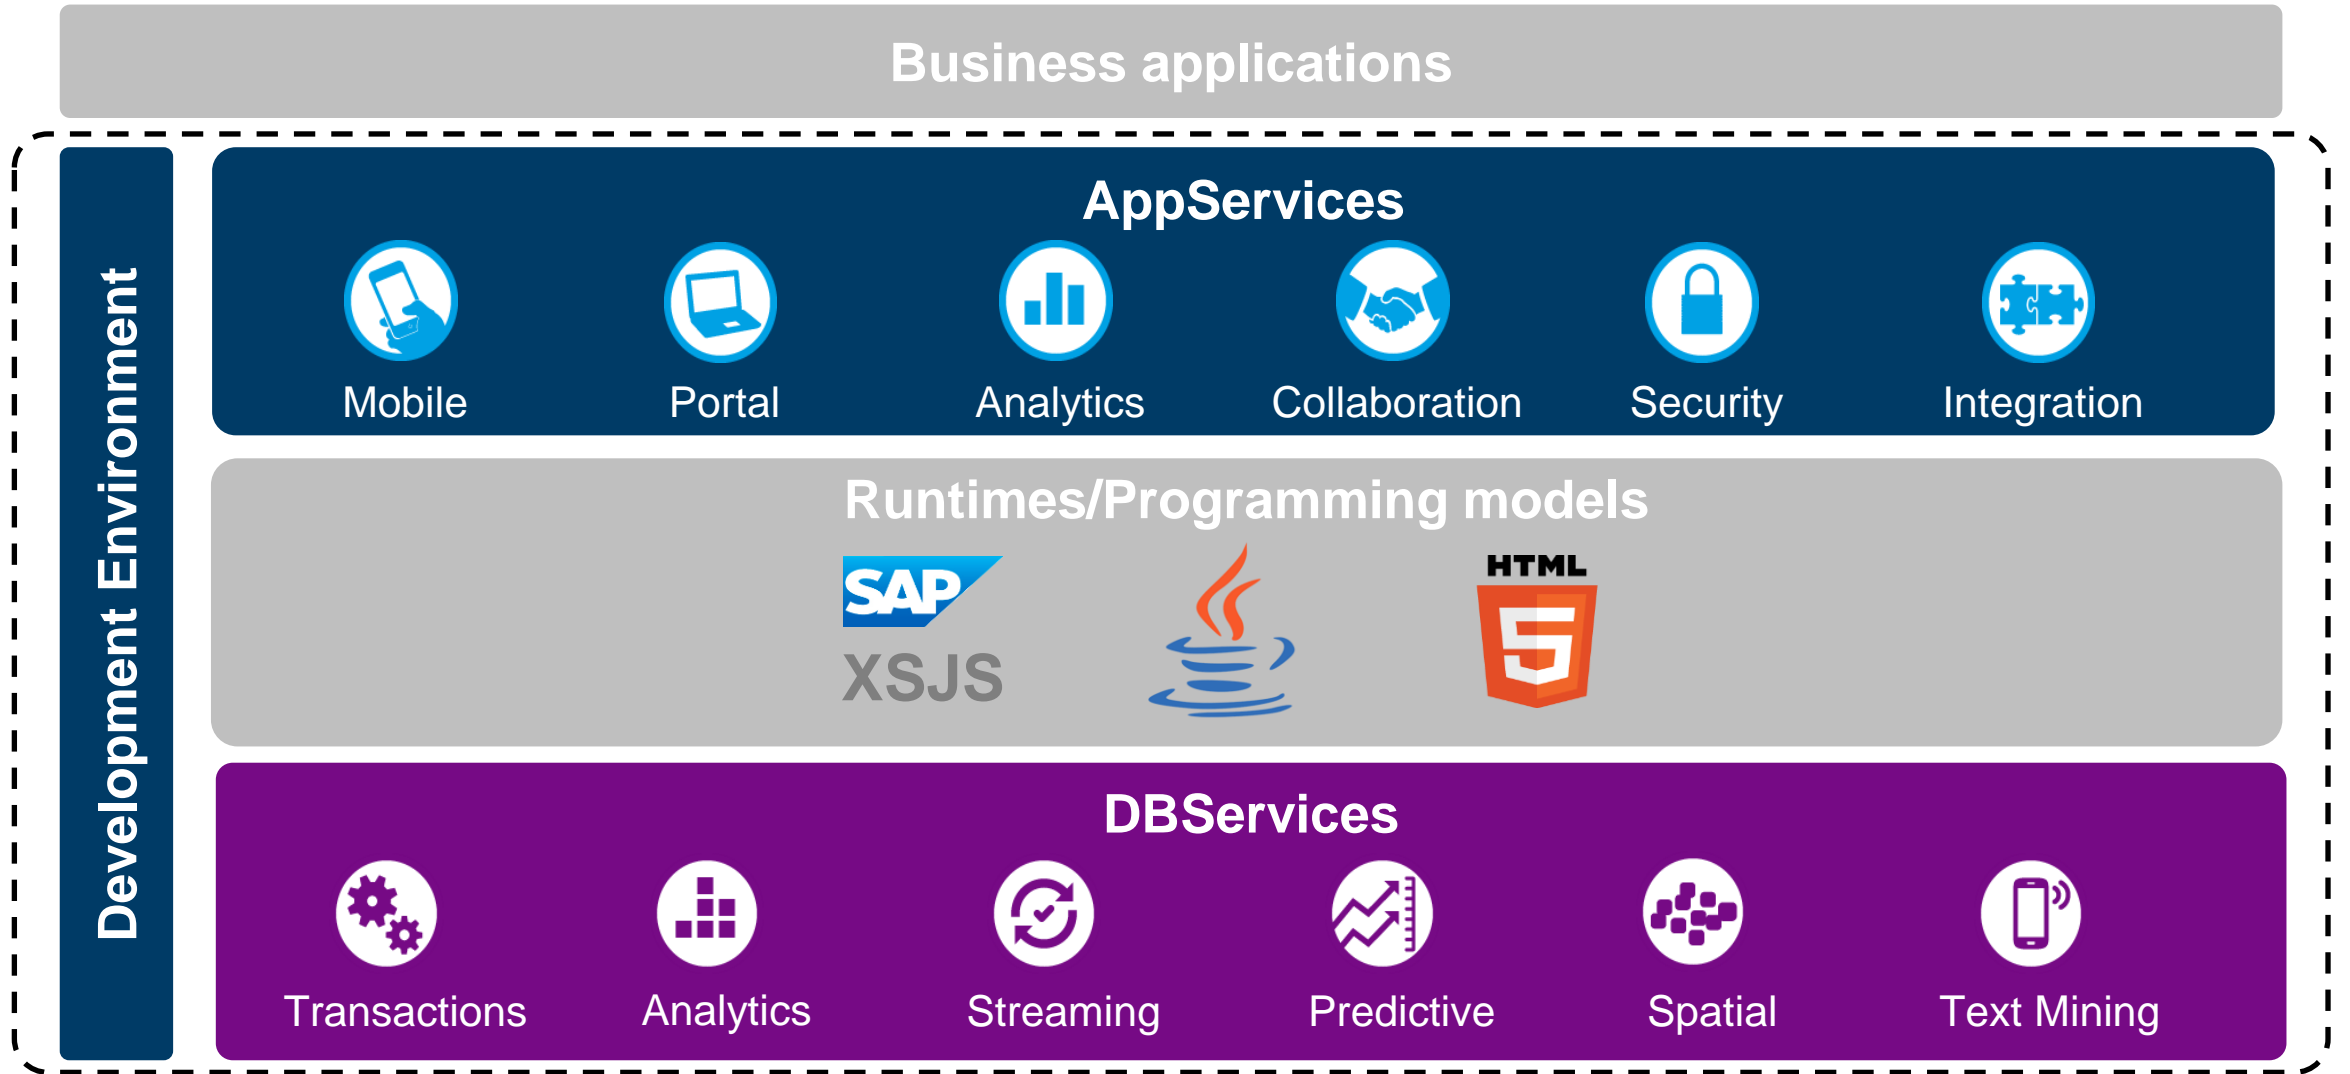

2,000
Software & tech
partners

3,000
Service partners

4,000
Solution resellers

SAP HANA Cloud Platform

Build, extend, and run next-generation applications on SAP HANA in the cloud

Build
New Cloud Apps

Extend
Cloud Apps

Extend
On-Premise Apps

Architecture of SAP HANA Cloud Platform

SAP Marketplaces and SAP Partnership

SAP Store\SAP HANA Marketplace

A single destination to evaluate, consume and market applications built on SAP HANA Cloud Platform.

**keytree**

**PAL**
OPERATIONAL ANALYTICS

A person in a dark suit and patterned tie is holding a tablet. A glowing white cloud is positioned above the tablet, with a network of blue nodes and lines extending from it. The person's right hand is touching the tablet screen, which is illuminated by a blue light. The background is a dark, textured grey.